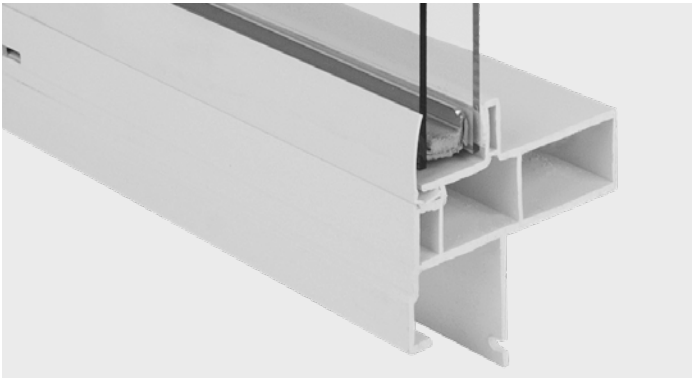

WINDOWS

9700 PICTURE WINDOW

QUALITY IS IN THE DETAILS

The timeless 9700 Picture Window with attractive colonial brick mold beautifully frames your view while providing optimum thermal performance, keeping extreme temperatures out of your home. Its strong fusion-welded construction, dual weather stripping, insulated glass and multi-chambered frame all provide energy efficiency and seal out the elements.

Whenever, wherever, we make your experience better.

MAINTENANCE-FREE VINYL

Multi-chambered Frame

Multi-chambered frame provides increased rigidity and energy efficiency.

3/4" Insulated Glass

3/4" insulated glass with stainless steel spacer provides excellent energy performance; argon glass option available to further improve energy efficiency.

Custom Windows

Additional Features

- Vinyl construction provides high thermal performance
- Fusion-welded construction provides a strong, weathertight seal
- Dual weather seal reduces drafts and enhances energy efficiency
- 3/4" insulated glass with stainless steel spacer provides excellent energy performance; argon glass option available to further improve energy efficiency
- Waterdam meets HUD and residential requirements
- Available in white, clay and black